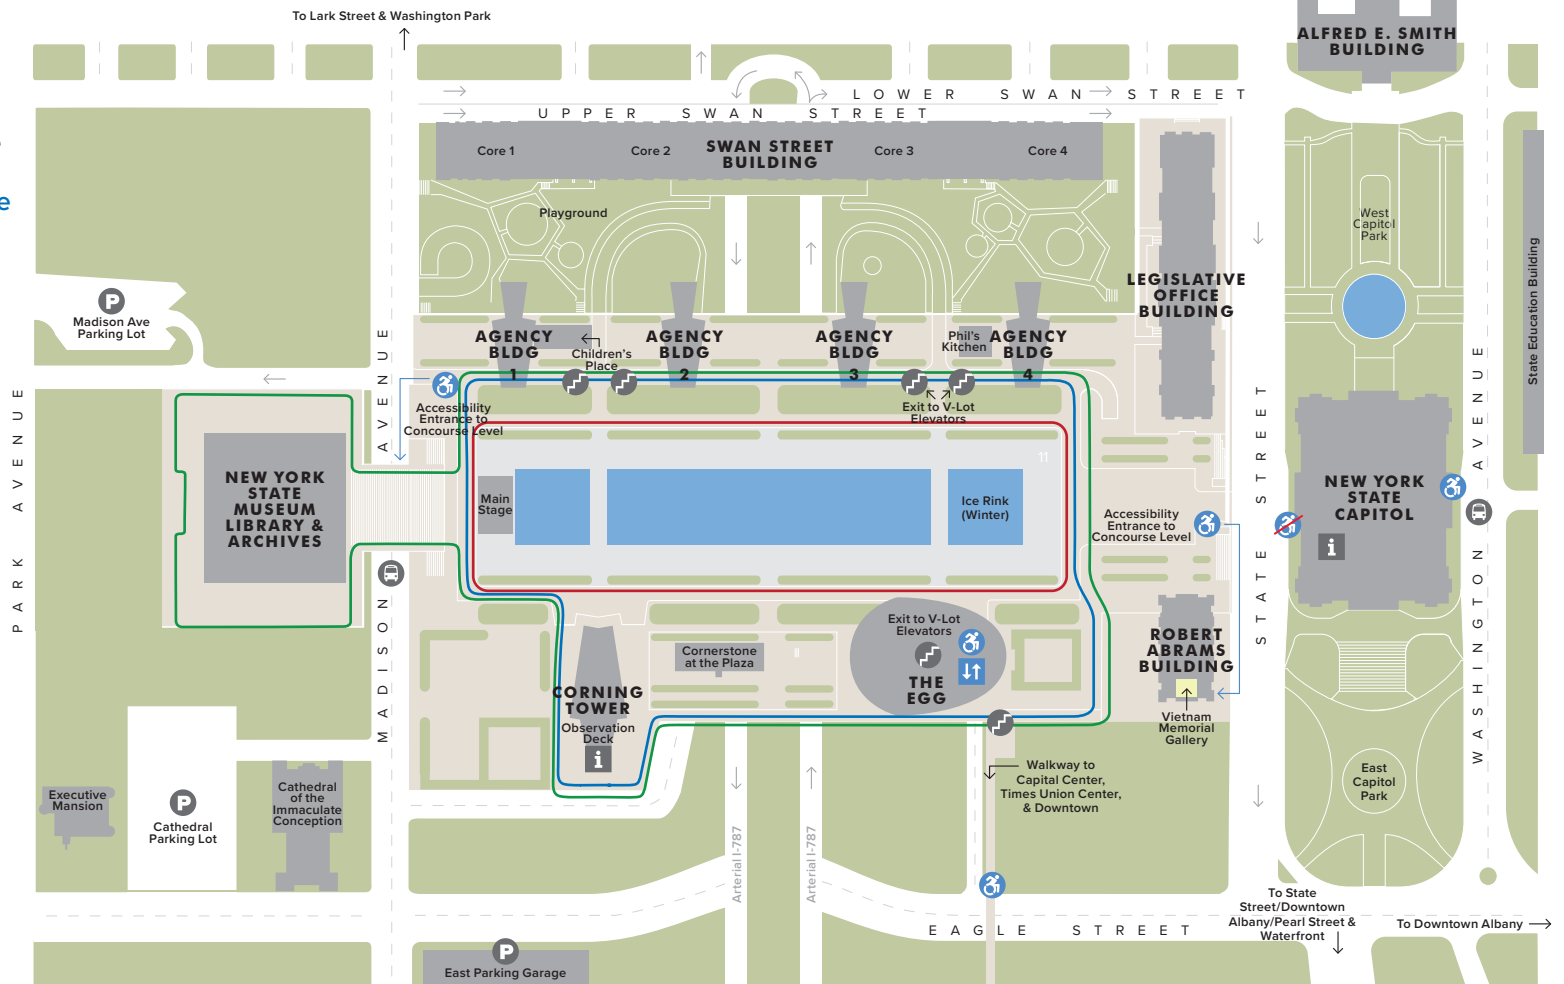

WELCOME TO THE EMPIRE STATE PLAZA

empirestateplaza.ny.gov @ f

PLAZA LEVEL WALKING MAP

- Green Route: 1 Mile
- Blue Route: 3/4 Mile
- Red Route: 1/2 Mile

i Information
 ↑↓ Elevator to Concourse ♿ Accessible
 ↻ Exit to Concourse
 P Parking
 🚌 CDTA Bus Stop
 → One Way Street